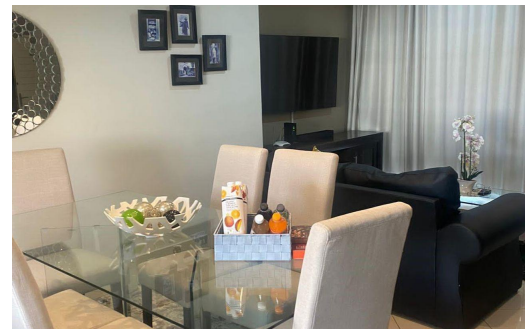

 2
 2
 -

R20,000 pm

Apartment To Let in Morningside

FLOOR SIZE	-	GARAGES	-
LAND SIZE	-	PARKINGS	2
BEDROOMS	2	FLATLETS	-
BATHROOMS	2	DOMESTIC ACCOM.	-
KITCHENS	-		
LOUNGES	1		
DINING ROOMS	1		
STUDIES	-		
FURNISHED	Yes		