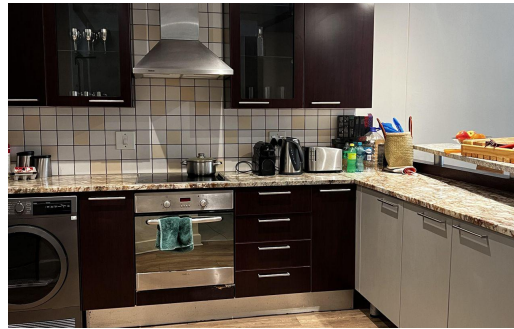

 2
 2.5
 -

R20,000 pm

Apartment To Let in Morningside

FLOOR SIZE	-	GARAGES	-
LAND SIZE	-	PARKINGS	2
BEDROOMS	2	FLATLETS	-
BATHROOMS	2.5	DOMESTIC ACCOM.	-
KITCHENS	-		
LOUNGES	1		
DINING ROOMS	1		
STUDIES	-		
FURNISHED	Yes		