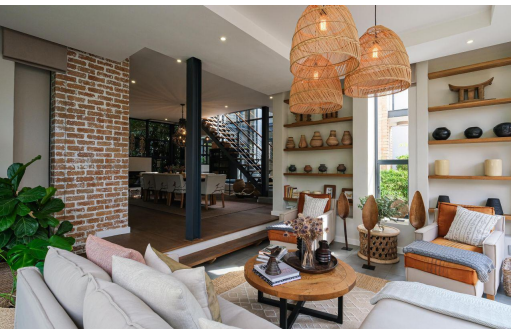

4

4.5

1

R5,999,000

Cluster For Sale in Strathavon

FLOOR SIZE	380m ²	GARAGES	1
LAND SIZE	500m ²	PARKINGS	1
BEDROOMS	4	FLATLETS	-
BATHROOMS	4.5	DOMESTIC ACCOM.	-
KITCHENS	-	POOL	Yes
LOUNGES	1	PETS ALLOWED	Yes
DINING ROOMS	1		
STUDIES	0.5		