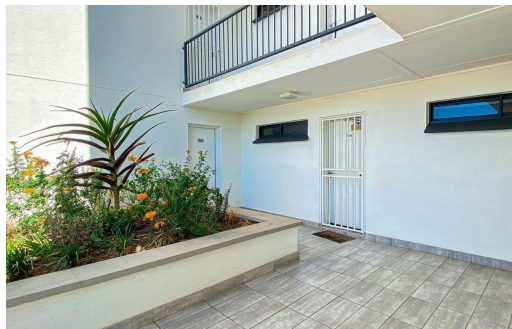

2

1

-

R935,000

Apartment For Sale in Linbro Park

FLOOR SIZE	58m ²	GARAGES	-
LAND SIZE	-	PARKINGS	2
BEDROOMS	2	FLATLETS	-
BATHROOMS	1	DOMESTIC ACCOM.	-
KITCHENS	-	POOL	Yes
LOUNGES	1		
DINING ROOMS	1		
STUDIES	-		