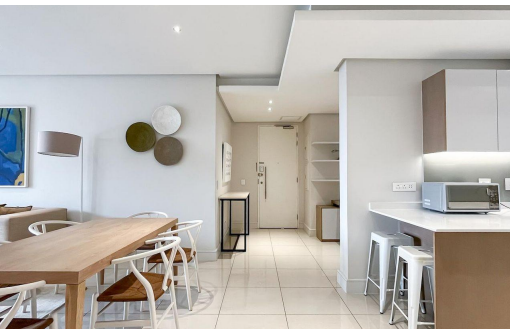

2

2

-

R31,500 pm

Apartment To Let in Sandown

FLOOR SIZE	117m ²	GARAGES	-
LAND SIZE	-	PARKINGS	2
BEDROOMS	2	FLATLETS	-
BATHROOMS	2	DOMESTIC ACCOM.	-
KITCHENS	1	POOL	Yes
LOUNGES	1	PETS ALLOWED	Yes
DINING ROOMS	1		
STUDIES	1		
FURNISHED	Yes		