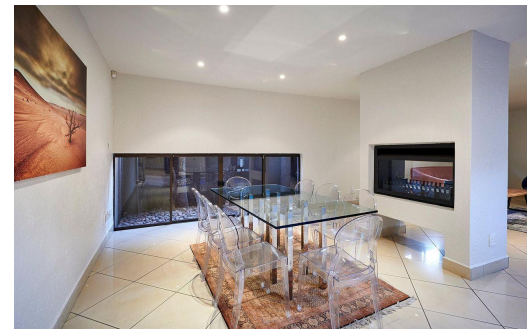

4

4

3

R45,000 pm

Cluster To Let in Sandown

FLOOR SIZE	480m ²	GARAGES	3
LAND SIZE	-	PARKINGS	2
BEDROOMS	4	FLATLETS	-
BATHROOMS	4	DOMESTIC ACCOM.	1
KITCHENS	1	POOL	Yes
LOUNGES	1	PETS ALLOWED	Yes
DINING ROOMS	1		
STUDIES	2		
FURNISHED	Yes		