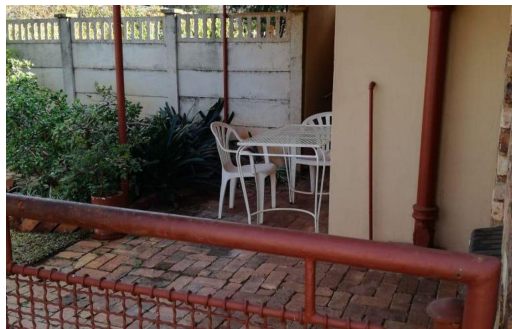

-  1
-  1
-  -

R5,000 pm

Garden Cottage To Let in Silverton

FLOOR SIZE	-	GARAGES	-
LAND SIZE	-	PARKINGS	1
BEDROOMS	1	FLATLETS	-
BATHROOMS	1	DOMESTIC ACCOM.	-
KITCHENS	-		
LOUNGES	-		
DINING ROOMS	-		
STUDIES	-		
FURNISHED	Yes		