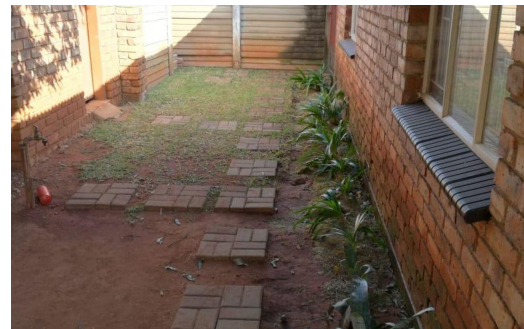

-  1
-  1
-  -

R5,000 pm

Garden Cottage To Let in Silverton

FLOOR SIZE	-	GARAGES	-
LAND SIZE	-	PARKINGS	1
BEDROOMS	1	FLATLETS	-
BATHROOMS	1	DOMESTIC ACCOM.	-
KITCHENS	-		
LOUNGES	-		
DINING ROOMS	-		
STUDIES	-		
FURNISHED	Yes		