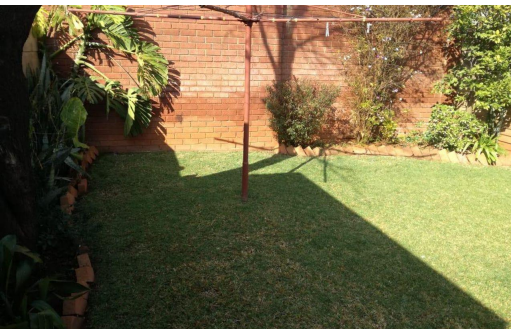

-  1
-  1
-  -

R5,000 pm

Garden Cottage To Let in Silverton

FLOOR SIZE	-	GARAGES	-
LAND SIZE	-	PARKINGS	1
BEDROOMS	1	FLATLETS	-
BATHROOMS	1	DOMESTIC ACCOM.	-
KITCHENS	-		
LOUNGES	-		
DINING ROOMS	-		
STUDIES	-		
FURNISHED	Yes		