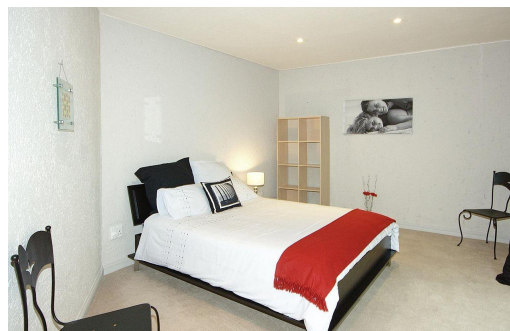

4

4.5

2

R4,780,000

Cluster For Sale in Sandown

FLOOR SIZE	450m ²	GARAGES	2
LAND SIZE	600m ²	PARKINGS	-
BEDROOMS	4	FLATLETS	-
BATHROOMS	4.5	DOMESTIC ACCOM.	1
KITCHENS	-	POOL	Yes
LOUNGES	2	PETS ALLOWED	Yes
DINING ROOMS	1		
STUDIES	0.5		