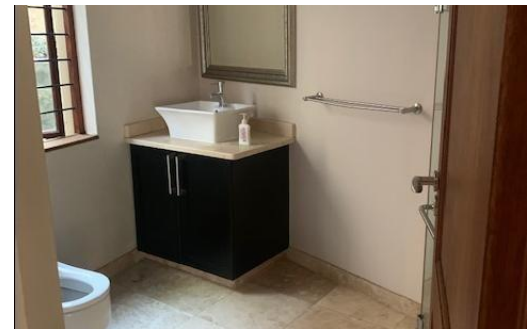

 5

 5.5

 2

R48,000 pm

Cluster To Let in Bryanston

| | |
|---------------------|---------------------|
| FLOOR SIZE | 400m ² |
| LAND SIZE | 1,000m ² |
| BEDROOMS | 5 |
| BATHROOMS | 5.5 |
| KITCHENS | 1 |
| LOUNGES | 2 |
| DINING ROOMS | 1 |
| STUDIES | 1 |