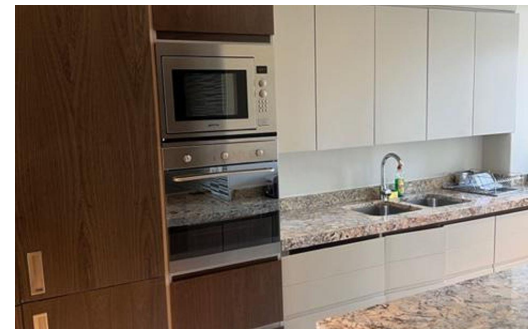

 2

 2.5

 -

R35,000 pm

Apartment To Let in Sandton Central

FLOOR SIZE	160m ²	GARAGES	-
LAND SIZE	-	PARKINGS	2
BEDROOMS	2	FLATLETS	-
BATHROOMS	2.5	DOMESTIC ACCOM.	-
KITCHENS	-	POOL	Yes
LOUNGES	1		
DINING ROOMS	1		
STUDIES	-		
FURNISHED	Yes		