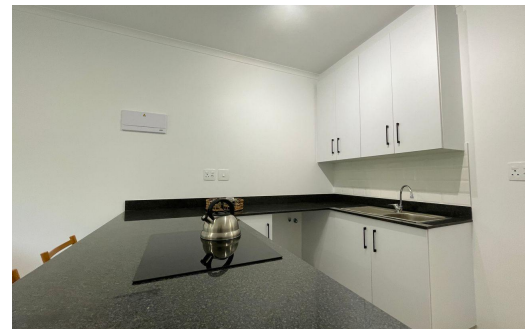

2

1

-

R10,000 pm Simplex To Let in Waterfall

BEDROOMS	2	GARAGES	-
BATHROOMS	1	PARKINGS	2
KITCHENS	1	FLATLETS	-
LOUNGES	1	DOMESTIC ACCOM.	-
DINING ROOMS	-	POOL	Yes
STUDIES	-	PETS ALLOWED	Yes

Simphiwe Mhlongo
074 847 9701
simphiwe@simpreproperties.co.za