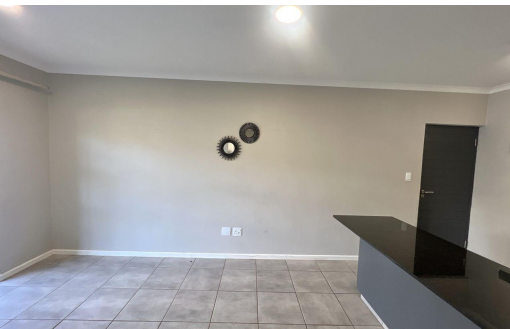

 3

 2

 -

R1,220,000

Apartment For Sale in Waterfall

FLOOR SIZE	65m ²	GARAGES	-
LAND SIZE	65m ²	PARKINGS	2
BEDROOMS	3	FLATLETS	-
BATHROOMS	2	DOMESTIC ACCOM.	-
KITCHENS	-	POOL	Yes
LOUNGES	1		
DINING ROOMS	-		
STUDIES	-		