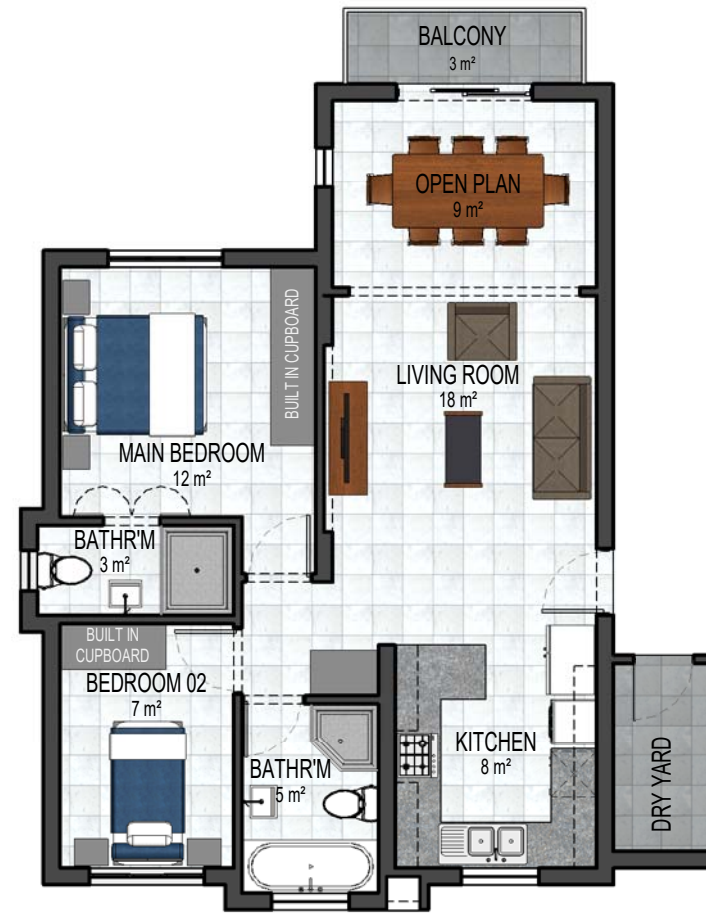

77m²
 (CARPORT AS PART OF UNIT)
 FIRST FLOOR

77m²
 (CARPORT AS PART OF UNIT)
 SECOND FLOOR

STANDARD UNIT

ERF NO. 923 KAMEELDRIFT X12

80m²
(CARPORT AS PART OF UNIT)
GROUND FLOOR

84m²
(CARPORT AS PART OF UNIT)
FIRST FLOOR

84m²
(CARPORT AS PART OF UNIT)
SECOND FLOOR

LUXURY UNIT

ERF NO. 923 KAMEELDRIFT X12

80m²
 (CARPORT AS PART OF UNIT)
 GROUND FLOOR

80m²
 (CARPORT AS PART OF UNIT)
 FIRST FLOOR

80m²
 (CARPORT AS PART OF UNIT)
 SECOND FLOOR

LUXURY UNIT

ERF NO. 923 KAMEELDRIFT X12

89m²
 (CARPORT AS PART OF UNIT)
 GROUND FLOOR

93m²
 (CARPORT AS PART OF UNIT)
 FIRST FLOOR

93m²
 (CARPORT AS PART OF UNIT)
 SECOND FLOOR

LUXURY+ (OPEN PLAN)

ERF NO. 923 KAMEELDRIFT X12

89m²
 (CARPORT AS PART OF UNIT)
 GROUND FLOOR

93m²
 (CARPORT AS PART OF UNIT)
 FIRST FLOOR

93m²
 (CARPORT AS PART OF UNIT)
 SECOND FLOOR

LUXURY+ (CLOSED PLAN)

ERF NO. 923 KAMEELDRIFT X12