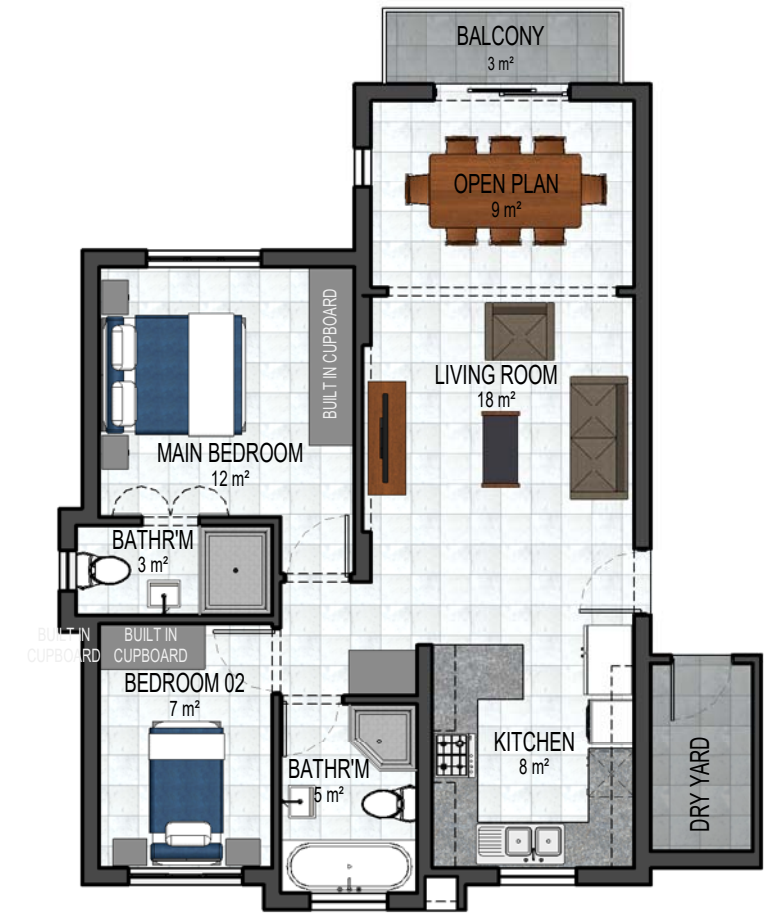

77m²
 (CARPORT AS PART OF UNIT)
 FIRST FLOOR

77m²
 (CARPORT AS PART OF UNIT)
 SECOND FLOOR

STANDARD UNIT

ERF NO. 923 KAMEELDRIFT X12

80m²
(CARPORT AS PART OF UNIT)
GROUND FLOOR

84m²
(CARPORT AS PART OF UNIT)
FIRST FLOOR

84m²
(CARPORT AS PART OF UNIT)
SECOND FLOOR

LUXURY UNIT

ERF NO. 923 KAMEELDRIFT X12

80m²
 (CARPORT AS PART OF UNIT)
 GROUND FLOOR

80m²
 (CARPORT AS PART OF UNIT)
 FIRST FLOOR

80m²
 (CARPORT AS PART OF UNIT)
 SECOND FLOOR

LUXURY UNIT

ERF NO. 923 KAMEELDRIFT X12

89m²
 (CARPORT AS PART OF UNIT)
 GROUND FLOOR

93m²
 (CARPORT AS PART OF UNIT)
 FIRST FLOOR

93m²
 (CARPORT AS PART OF UNIT)
 SECOND FLOOR

LUXURY+ (OPEN PLAN)

ERF NO. 923 KAMEELDRIFT X12

89m²
 (CARPORT AS PART OF UNIT)
 GROUND FLOOR

93m²
 (CARPORT AS PART OF UNIT)
 FIRST FLOOR

93m²
 (CARPORT AS PART OF UNIT)
 SECOND FLOOR

LUXURY+ (CLOSED PLAN)

ERF NO. 923 KAMEELDRIFT X12