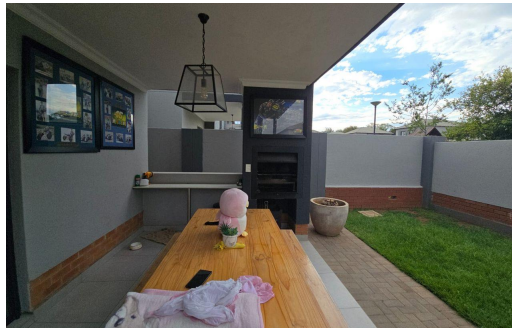

3

2.5

1

R1,990,000

Duplex For Sale in Montana

LAND SIZE 200m²
BEDROOMS 3
BATHROOMS 2.5
KITCHENS 1
LOUNGES 1
DINING ROOMS 1
STUDIES 1

GARAGES 1
PARKINGS 1
PETS ALLOWED Yes

RATES R1,562 pm (Estimated)
LEVY R1,904 pm