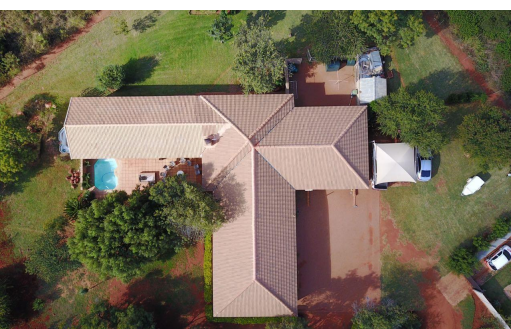

R4,200,000

Small Holding For Sale in Kameeldrift East

FLOOR SIZE	1,100m²	GARAGES	6
LAND SIZE	1,200m²	PARKINGS	1
BEDROOMS	13	FLATLETS	3
BATHROOMS	7	DOMESTIC ACCOM.	1
KITCHENS	4	POOL	Yes
LOUNGES	5	PETS ALLOWED	Yes
DINING ROOMS	3		
STUDIES	1		

RATES R2,950 pm (Estimated)
LEVY R850 pm

Hercules Swart
083 230 9674
hercules@justsell.co.za