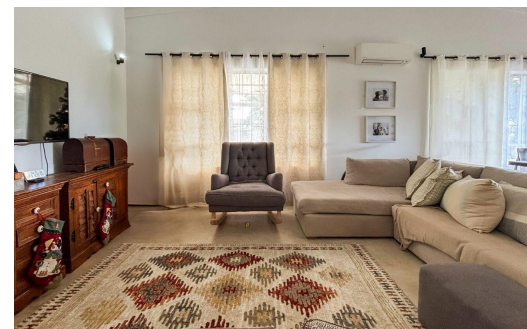

 3
 2
 -

R25,000 pm

House To Let in Tinley Manor

FLOOR SIZE	157m ²	GARAGES	-
LAND SIZE	1,012m ²	PARKINGS	5
BEDROOMS	3	FLATLETS	-
BATHROOMS	2	DOMESTIC ACCOM.	-
KITCHENS	1	POOL	Yes
LOUNGES	1	PETS ALLOWED	Yes
DINING ROOMS	1		
STUDIES	-		