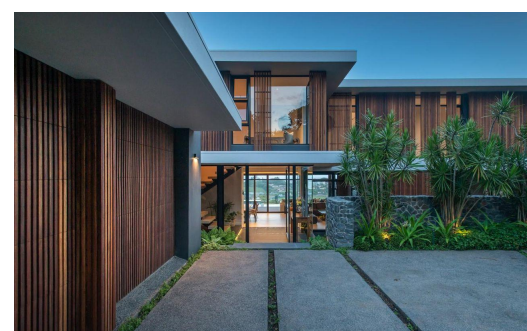

 4

 5

 2.5

R16,000,000

House For Sale in Elaleni Coastal Forest Estate

FLOOR SIZE	585m ²	GARAGES	2.5
LAND SIZE	4,113m ²	PARKINGS	4
BEDROOMS	4	FLATLETS	-
BATHROOMS	5	DOMESTIC ACCOM.	1
KITCHENS	1	POOL	Yes
LOUNGES	2	PETS ALLOWED	Yes
DINING ROOMS	1		
STUDIES	1		