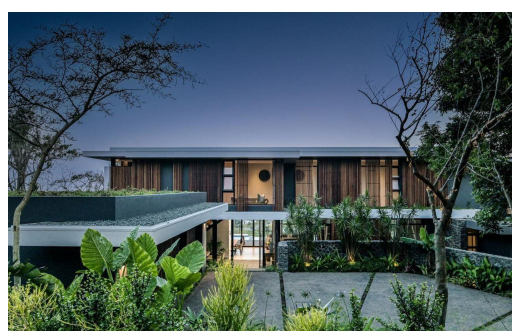

 4

 5

 2.5

R16,000,000

House For Sale in Elaleni Coastal Forest Estate

FLOOR SIZE	585m ²	GARAGES	2.5
LAND SIZE	4,113m ²	PARKINGS	4
BEDROOMS	4	FLATLETS	-
BATHROOMS	5	DOMESTIC ACCOM.	1
KITCHENS	1	POOL	Yes
LOUNGES	2	PETS ALLOWED	Yes
DINING ROOMS	1		
STUDIES	1		