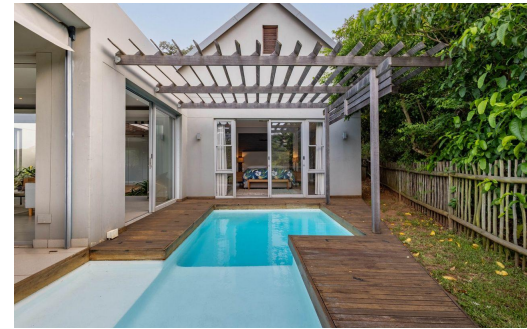

4

4.5

2

R9,950,000

House For Sale in Simbithi Eco Estate

FLOOR SIZE 473m²
LAND SIZE 1,442m²
BEDROOMS 4
BATHROOMS 4.5
KITCHENS 1.5
LOUNGES 3
DINING ROOMS 1
STUDIES 1

GARAGES 2
PARKINGS 5
DOMESTIC ACCOM. 1
POOL Yes
PETS ALLOWED Yes