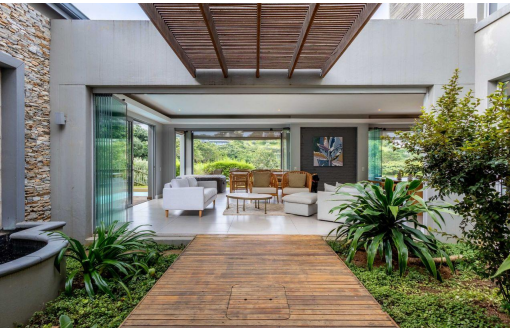

4

4.5

2

R9,950,000

House For Sale in Simbithi Eco Estate

FLOOR SIZE 473m²
LAND SIZE 1,442m²
BEDROOMS 4
BATHROOMS 4.5
KITCHENS 1.5
LOUNGES 3
DINING ROOMS 1
STUDIES 1

GARAGES 2
PARKINGS 5
DOMESTIC ACCOM. 1
POOL Yes
PETS ALLOWED Yes