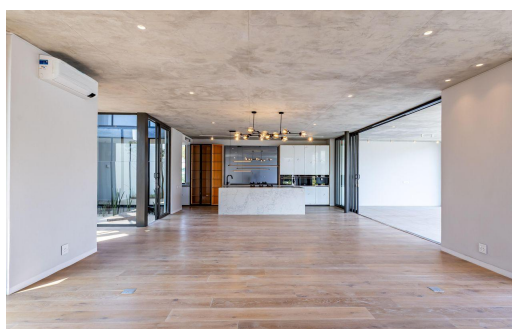

4

4.5

2

R19,995,000

House For Sale in Hawaan Forest Estate

FLOOR SIZE	760m ²	GARAGES	2
LAND SIZE	-	PARKINGS	2
BEDROOMS	4	FLATLETS	-
BATHROOMS	4.5	DOMESTIC ACCOM.	1
KITCHENS	1	POOL	Yes
LOUNGES	2		
DINING ROOMS	1		
STUDIES	1		