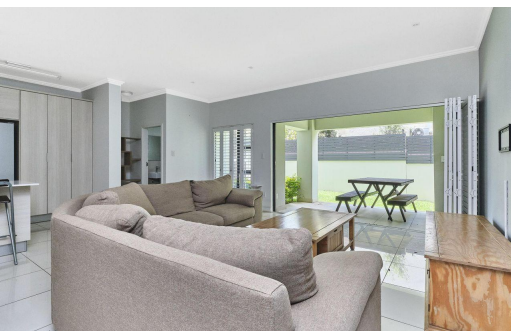

 3

 2.5

 2

R2,895,000

Duplex For Sale in Lonehill

FLOOR SIZE	220m ²	GARAGES	2
LAND SIZE	350m ²	PARKINGS	-
BEDROOMS	3	FLATLETS	-
BATHROOMS	2.5	DOMESTIC ACCOM.	-
KITCHENS	1		
LOUNGES	1		
DINING ROOMS	1		
STUDIES	-		
FURNISHED	Yes		