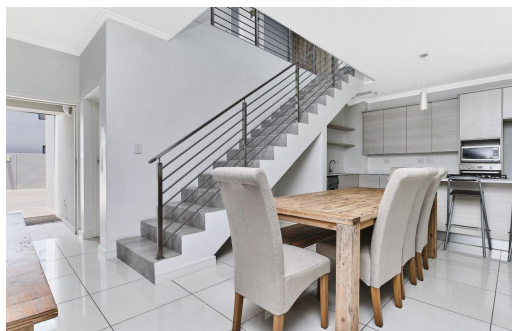

 3

 2.5

 2

R2,895,000

Duplex For Sale in Lonehill

FLOOR SIZE	220m ²	GARAGES	2
LAND SIZE	350m ²	PARKINGS	-
BEDROOMS	3	FLATLETS	-
BATHROOMS	2.5	DOMESTIC ACCOM.	-
KITCHENS	1		
LOUNGES	1		
DINING ROOMS	1		
STUDIES	-		
FURNISHED	Yes		