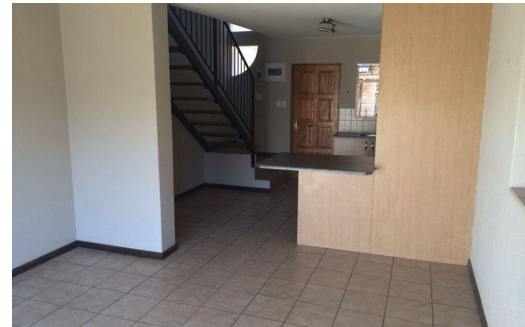

 2

 1

-

R695,000

Duplex For Sale in Birchleigh

FLOOR SIZE	66m ²	GARAGES	-
LAND SIZE	-	PARKINGS	1
BEDROOMS	2	FLATLETS	-
BATHROOMS	1	DOMESTIC ACCOM.	-
KITCHENS	1	PETS ALLOWED	Yes
LOUNGES	1		
DINING ROOMS	1		
STUDIES	-		