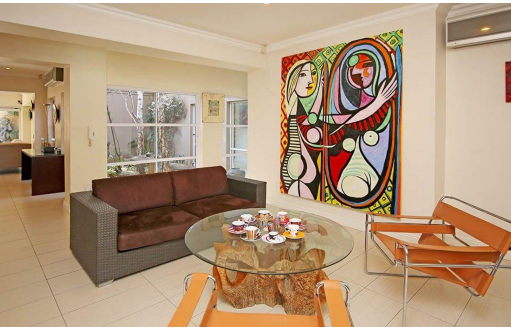

 3

 3.5

2

R5,500,000

Cluster For Sale in Illovo

FLOOR SIZE 475m²
LAND SIZE 554m²
BEDROOMS 3
BATHROOMS 3.5
KITCHENS 1
LOUNGES 1
DINING ROOMS 1
STUDIES -

GARAGES 2
PARKINGS -
FLATLETS 1
DOMESTIC ACCOM. 1
POOL Yes
PETS ALLOWED Yes