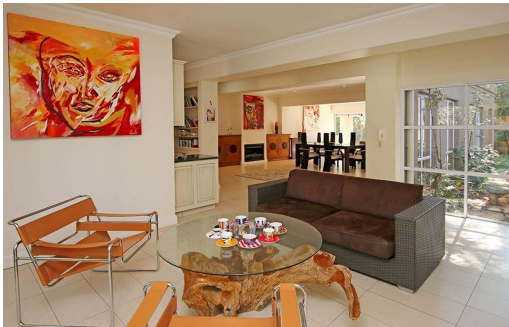

 3

 3.5

2

R5,500,000

Cluster For Sale in Illovo

FLOOR SIZE 475m²
LAND SIZE 554m²
BEDROOMS 3
BATHROOMS 3.5
KITCHENS 1
LOUNGES 1
DINING ROOMS 1
STUDIES -

GARAGES 2
PARKINGS -
FLATLETS 1
DOMESTIC ACCOM. 1
POOL Yes
PETS ALLOWED Yes