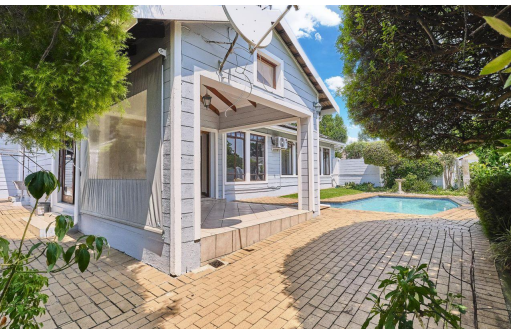

 3
 2
 2

R2,690,000

Cluster For Sale in Lonehill

FLOOR SIZE	-	GARAGES	2
LAND SIZE	438m ²	PARKINGS	-
BEDROOMS	3	FLATLETS	-
BATHROOMS	2	DOMESTIC ACCOM.	-
KITCHENS	1	POOL	Yes
LOUNGES	1	PETS ALLOWED	Yes
DINING ROOMS	1		
STUDIES	-		