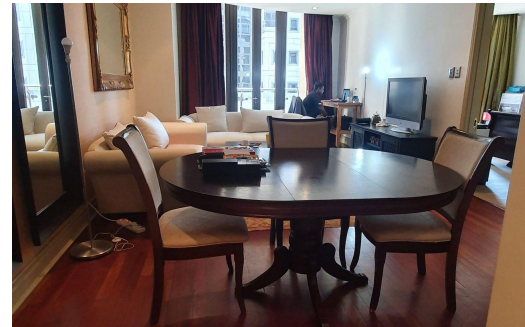

 1
 1.5
 -

R20,000 pm Apartment To Let in Sandown

FLOOR SIZE	82m ²	GARAGES	-
LAND SIZE	-	PARKINGS	2
BEDROOMS	1	FLATLETS	-
BATHROOMS	1.5	DOMESTIC ACCOM.	-
KITCHENS	1	POOL	Yes
LOUNGES	1		
DINING ROOMS	1		
STUDIES	-		
FURNISHED	Yes		