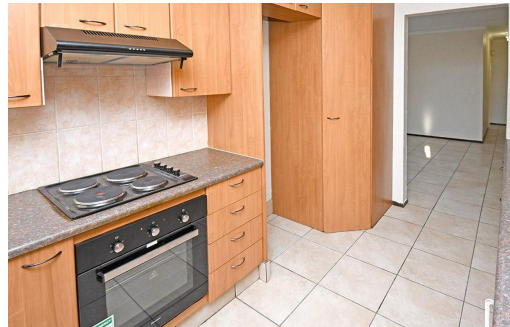

 3
 2
 2

R1,799,999

Townhouse For Sale in Kyalami Hills

FLOOR SIZE	138m ²	GARAGES	2
LAND SIZE	349m ²	PARKINGS	-
BEDROOMS	3	FLATLETS	-
BATHROOMS	2	DOMESTIC ACCOM.	-
KITCHENS	1	PETS ALLOWED	Yes
LOUNGES	1		
DINING ROOMS	1		
STUDIES	-		