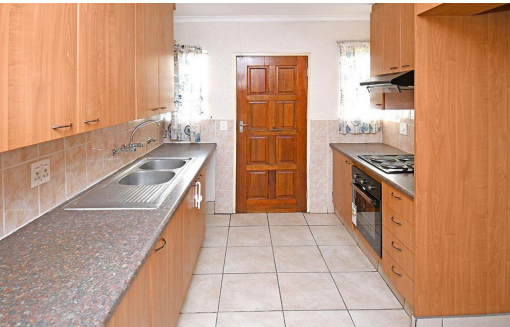

 3
 2
 2

R1,799,999

Townhouse For Sale in Kyalami Hills

FLOOR SIZE	138m ²	GARAGES	2
LAND SIZE	349m ²	PARKINGS	-
BEDROOMS	3	FLATLETS	-
BATHROOMS	2	DOMESTIC ACCOM.	-
KITCHENS	1	PETS ALLOWED	Yes
LOUNGES	1		
DINING ROOMS	1		
STUDIES	-		