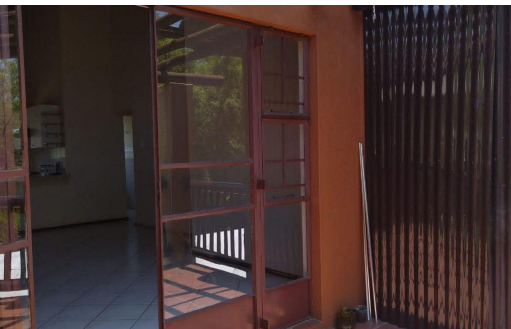

R850,000

Townhouse For Sale in Eden Glen

FLOOR SIZE	71m²	GARAGES	-
LAND SIZE	-	PARKINGS	1
BEDROOMS	2	FLATLETS	-
BATHROOMS	2	DOMESTIC ACCOM.	-
KITCHENS	1	POOL	Yes
LOUNGES	1	PETS ALLOWED	Yes
DINING ROOMS	-		
STUDIES	-		

RATES R780 pm (Estimated)
LEVY R2,790 pm

Dean Thompson
0823659009
dean.thompson@sanrg.co.za