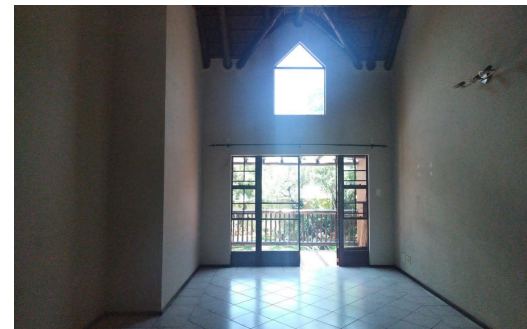

R850,000

Townhouse For Sale in Eden Glen

FLOOR SIZE	71m²	GARAGES	-
LAND SIZE	-	PARKINGS	1
BEDROOMS	2	FLATLETS	-
BATHROOMS	2	DOMESTIC ACCOM.	-
KITCHENS	1	POOL	Yes
LOUNGES	1	PETS ALLOWED	Yes
DINING ROOMS	-		
STUDIES	-		

RATES R780 pm (Estimated)
LEVY R2,790 pm

Dean Thompson
0823659009
dean.thompson@sanrg.co.za