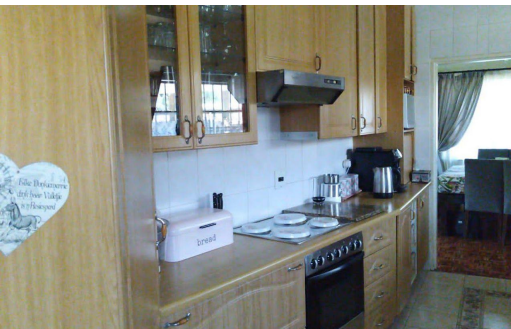

 4

 2

-

R1,798,000

Freestanding For Sale in Eastleigh

FLOOR SIZE	-	GARAGES	-
LAND SIZE	991m ²	PARKINGS	3
BEDROOMS	4	FLATLETS	1
BATHROOMS	2	DOMESTIC ACCOM.	-
KITCHENS	1	POOL	Yes
LOUNGES	1	PETS ALLOWED	Yes
DINING ROOMS	1		
STUDIES	1		