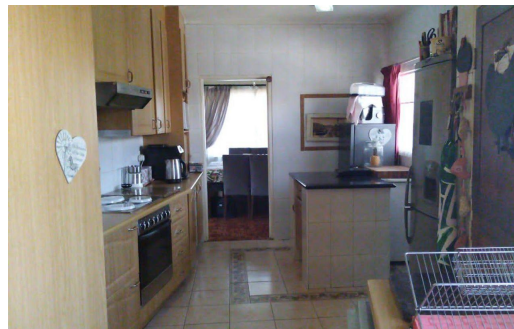

 4

 2

-

R1,798,000

Freestanding For Sale in Eastleigh

FLOOR SIZE	-	GARAGES	-
LAND SIZE	991m ²	PARKINGS	3
BEDROOMS	4	FLATLETS	1
BATHROOMS	2	DOMESTIC ACCOM.	-
KITCHENS	1	POOL	Yes
LOUNGES	1	PETS ALLOWED	Yes
DINING ROOMS	1		
STUDIES	1		