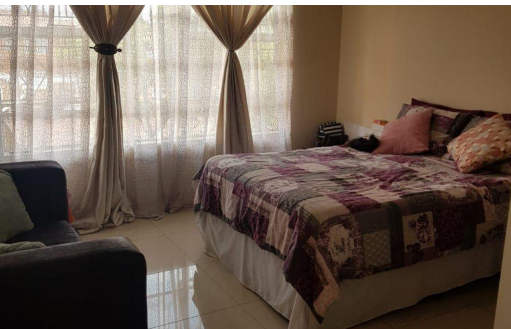

 2
 1
 -

R720,000

Apartment For Sale in Buccleuch

FLOOR SIZE	63m ²	GARAGES	-
LAND SIZE	-	PARKINGS	1
BEDROOMS	2	FLATLETS	-
BATHROOMS	1	DOMESTIC ACCOM.	-
KITCHENS	1	POOL	Yes
LOUNGES	1		
DINING ROOMS	1		
STUDIES	-		