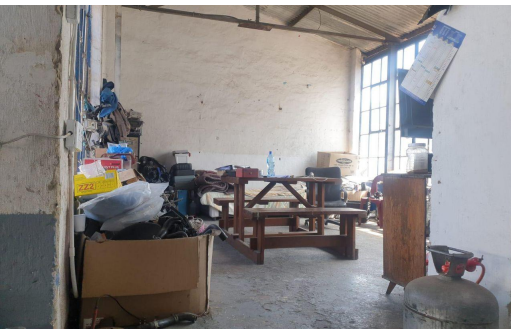

5

-

**R1,750,000**

**954m<sup>2</sup> Workshop For Sale in Newtown**

**LAND SIZE** 954m<sup>2</sup>  
**FLOOR SIZE** 954m<sup>2</sup>  
**ZONING** Commercial  
**SECURITY** Yes

**OPEN PARKINGS** 5  
**POWER (3 PHASE)** Yes