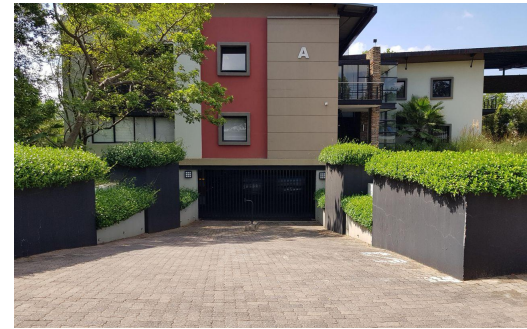

R3,500,000

166m² Office For Sale in Paulshof

LAND SIZE	-	OPEN PARKINGS	1
FLOOR SIZE	166m²	COVERED PARKINGS	2
ZONING	Commercial	BASEMENT PARKINGS	4

Sharon Scott
0832658487
sharon.scott@sanrg.co.za

RATES R6,324 pm (Estimated)
LEVY R3,850 pm