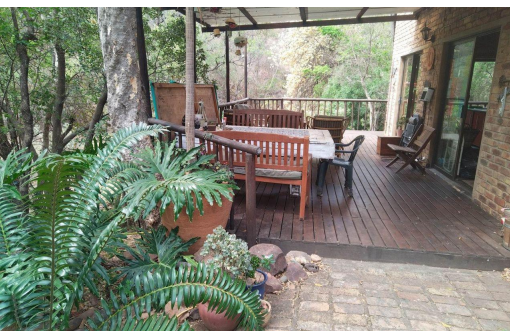

 6
 5
 2

R1,580,000

Freestanding For Sale in Klipfontein AH

FLOOR SIZE	240m ²	GARAGES	2
LAND SIZE	2Ha	PARKINGS	3
BEDROOMS	6	FLATLETS	-
BATHROOMS	5	DOMESTIC ACCOM.	-
KITCHENS	1	POOL	Yes
LOUNGES	2		
DINING ROOMS	1		
STUDIES	-		