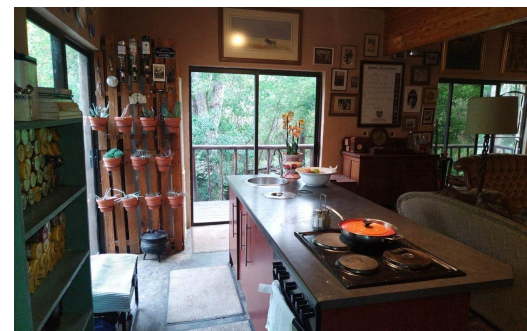

 6
 5
 2

R1,580,000

Freestanding For Sale in Klipfontein AH

FLOOR SIZE	240m ²	GARAGES	2
LAND SIZE	2Ha	PARKINGS	3
BEDROOMS	6	FLATLETS	-
BATHROOMS	5	DOMESTIC ACCOM.	-
KITCHENS	1	POOL	Yes
LOUNGES	2		
DINING ROOMS	1		
STUDIES	-		