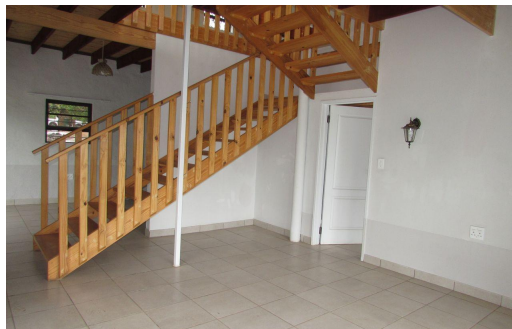

 2
 2
 -

R1,200,000

Gated Estate For Sale in Klipfontein AH

FLOOR SIZE	180m ²	GARAGES	-
LAND SIZE	2Ha	PARKINGS	2
BEDROOMS	2	FLATLETS	-
BATHROOMS	2	DOMESTIC ACCOM.	-
KITCHENS	2		
LOUNGES	2		
DINING ROOMS	-		
STUDIES	-		