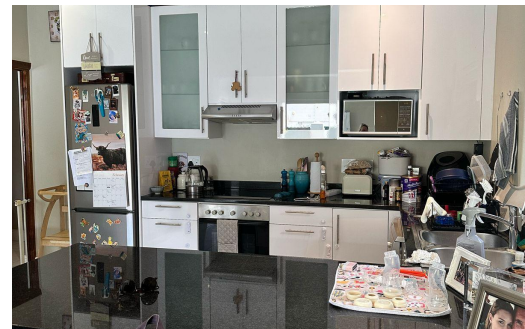

3

2

-

R25,000 pm

House To Let in Claremont

LAND SIZE 120m²
BEDROOMS 3
BATHROOMS 2
KITCHENS 1
LOUNGES 1
DINING ROOMS -
STUDIES -

GARAGES -
PARKINGS 2
FLATLETS -
DOMESTIC ACCOM. -
PETS ALLOWED Yes

Sue Wright
 0713533488
 susan@daviesgroup.co.za