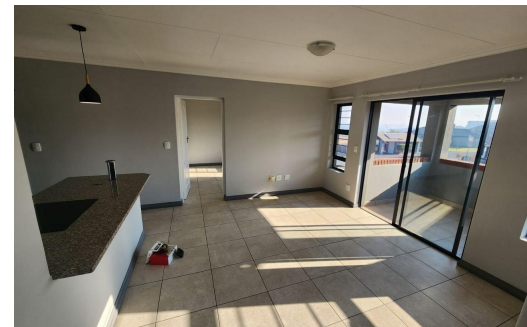

 2
 2
 -

R960,000

Apartment For Sale in Amberfield

FLOOR SIZE	66m ²	GARAGES	-
BEDROOMS	2	PARKINGS	2
BATHROOMS	2	FLATLETS	-
KITCHENS	1	DOMESTIC ACCOM.	-
LOUNGES	1	POOL	Yes
DINING ROOMS	1		
STUDIES	-		

RATES R356 pm (Estimated)
LEVY R1,865 pm