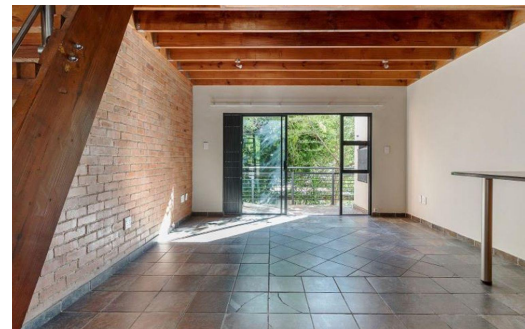

 2

 1

 -

R1,080,000

Apartment For Sale in Hatfield

FLOOR SIZE	67m ²	GARAGES	-
BEDROOMS	2	PARKINGS	2
BATHROOMS	1	FLATLETS	-
KITCHENS	1	DOMESTIC ACCOM.	-
LOUNGES	1		
DINING ROOMS	1		
STUDIES	-		

RATES	R1,080 pm (Estimated)
LEVY	R1,985 pm