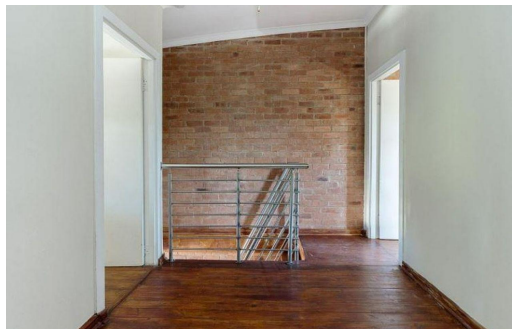

 2

 1

 -

R1,080,000

Apartment For Sale in Hatfield

FLOOR SIZE	67m ²	GARAGES	-
BEDROOMS	2	PARKINGS	2
BATHROOMS	1	FLATLETS	-
KITCHENS	1	DOMESTIC ACCOM.	-
LOUNGES	1		
DINING ROOMS	1		
STUDIES	-		

RATES	R1,080 pm (Estimated)
LEVY	R1,985 pm