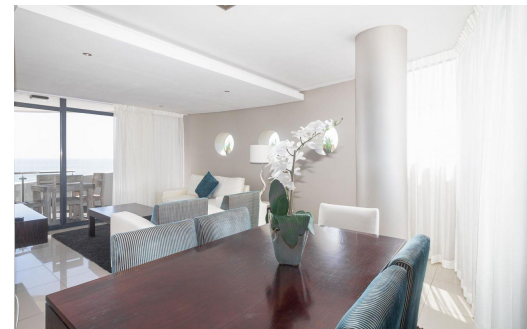

3

2

-

R3,929,420

Apartment For Sale in Table View

FLOOR SIZE	94m ²	GARAGES	-
LAND SIZE	103m ²	PARKINGS	2
BEDROOMS	3	FLATLETS	-
BATHROOMS	2	DOMESTIC ACCOM.	-
KITCHENS	1	POOL	Yes
LOUNGES	1		
DINING ROOMS	1		
STUDIES	-		
FURNISHED	Yes		