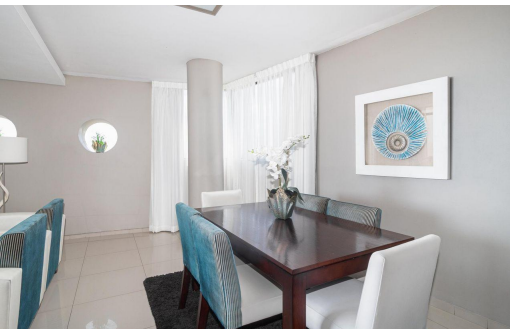

3

2

-

R3,929,420

Apartment For Sale in Table View

FLOOR SIZE	94m ²	GARAGES	-
LAND SIZE	103m ²	PARKINGS	2
BEDROOMS	3	FLATLETS	-
BATHROOMS	2	DOMESTIC ACCOM.	-
KITCHENS	1	POOL	Yes
LOUNGES	1		
DINING ROOMS	1		
STUDIES	-		
FURNISHED	Yes		