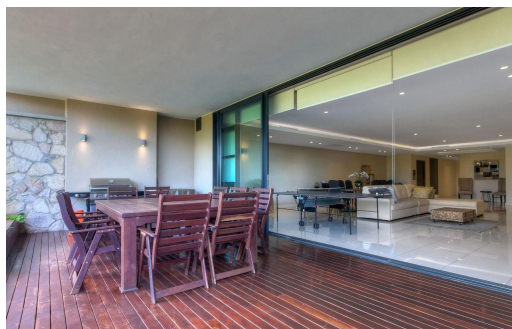

4

4

-

R20,000,000

Apartment For Sale in Houghton Estate

FLOOR SIZE 334m²
LAND SIZE -
BEDROOMS 4
BATHROOMS 4
KITCHENS 1
LOUNGES 1
DINING ROOMS 1
STUDIES -

GARAGES -
PARKINGS 2
FLATLETS -
DOMESTIC ACCOM. -

Nadia Moosa
 0823731678
 nadia@zkp.co.za