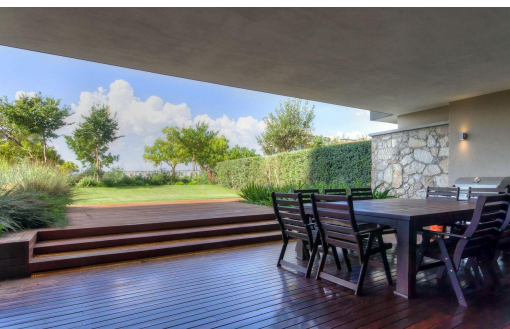

4

4

-

R20,000,000

Apartment For Sale in Houghton Estate

FLOOR SIZE 334m²
LAND SIZE -
BEDROOMS 4
BATHROOMS 4
KITCHENS 1
LOUNGES 1
DINING ROOMS 1
STUDIES -

GARAGES -
PARKINGS 2
FLATLETS -
DOMESTIC ACCOM. -

Nadia Moosa
 0823731678
 nadia@zkp.co.za