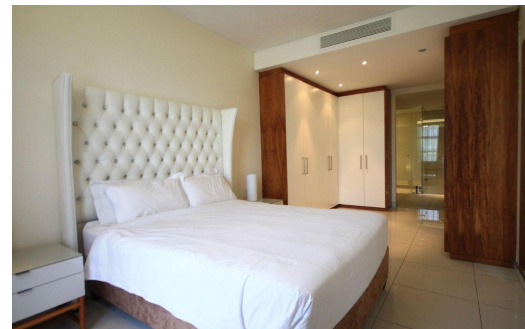

R30,000 pm

Apartment To Let in Houghton Estate

FLOOR SIZE	145m²	GARAGES	-
LAND SIZE	-	PARKINGS	2
BEDROOMS	2	FLATLETS	-
BATHROOMS	2	DOMESTIC ACCOM.	-
KITCHENS	1		
LOUNGES	1		
DINING ROOMS	1		
STUDIES	-		
FURNISHED	Yes		

Nadia Moosa
0823731678
nadia@zkp.co.za