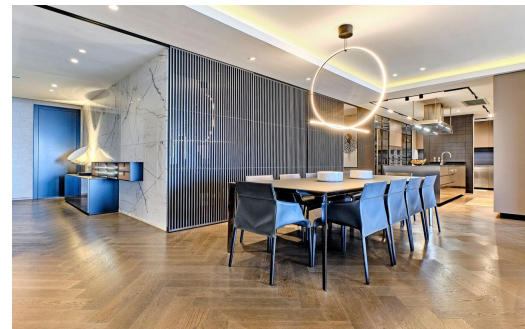

4

4

-

R24,995,000

Apartment For Sale in Houghton Estate

FLOOR SIZE 353m²
BEDROOMS 4
BATHROOMS 4
KITCHENS 1
LOUNGES 1
DINING ROOMS 1
STUDIES -
FURNISHED Yes

GARAGES -
PARKINGS 2
FLATLETS -
DOMESTIC ACCOM. -

RATES R8,631 pm (Estimated)
LEVY R19,295 pm