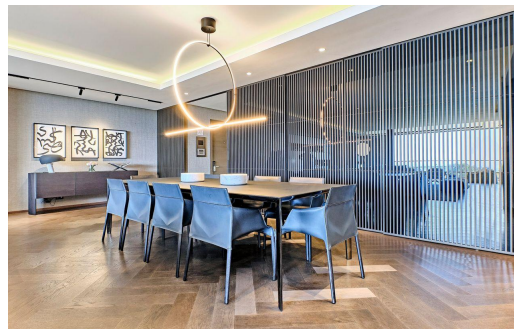

4

4

-

R24,995,000

Apartment For Sale in Houghton Estate

FLOOR SIZE 353m²
BEDROOMS 4
BATHROOMS 4
KITCHENS 1
LOUNGES 1
DINING ROOMS 1
STUDIES -
FURNISHED Yes

GARAGES -
PARKINGS 2
FLATLETS -
DOMESTIC ACCOM. -

RATES R8,631 pm (Estimated)
LEVY R19,295 pm