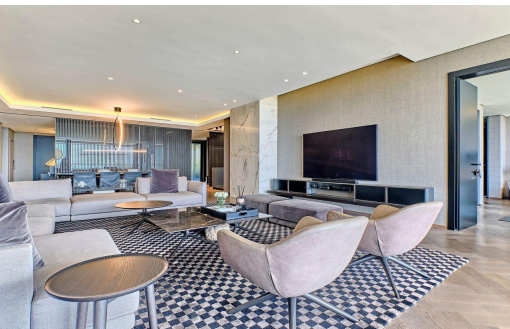

4

4

-

R24,995,000

Apartment For Sale in Houghton Estate

FLOOR SIZE 353m²
BEDROOMS 4
BATHROOMS 4
KITCHENS 1
LOUNGES 1
DINING ROOMS 1
STUDIES -
FURNISHED Yes

GARAGES -
PARKINGS 2
FLATLETS -
DOMESTIC ACCOM. -

RATES R8,631 pm (Estimated)
LEVY R19,295 pm