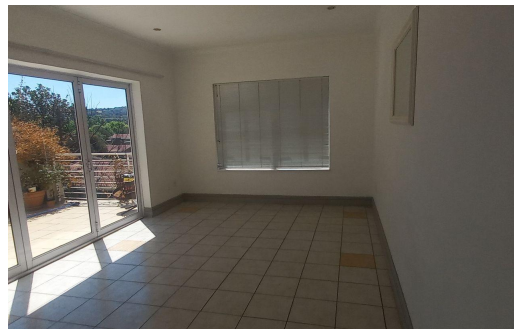

2

2

-

**R9,000 pm**

Townhouse To Let in Montgomery Park

**FLOOR SIZE** 103m<sup>2</sup>  
**BEDROOMS** 2  
**BATHROOMS** 2  
**KITCHENS** 1  
**LOUNGES** 1  
**DINING ROOMS** 1  
**STUDIES** -

**GARAGES** -  
**PARKINGS** 2  
**FLATLETS** -  
**DOMESTIC ACCOM.** -  
**PETS ALLOWED** Yes