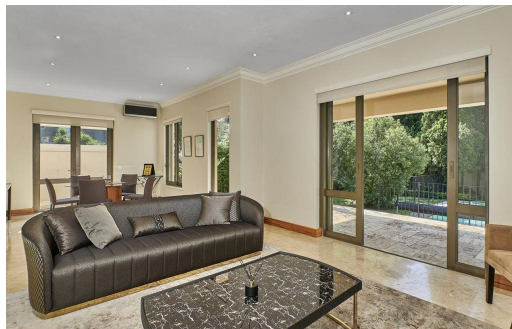

 4

 4.5

 4

R9,900,000

Cluster For Sale in Houghton Estate

FLOOR SIZE	-	GARAGES	4
LAND SIZE	990m ²	PARKINGS	-
BEDROOMS	4	FLATLETS	-
BATHROOMS	4.5	DOMESTIC ACCOM.	2
KITCHENS	1	POOL	Yes
LOUNGES	2		
DINING ROOMS	1		
STUDIES	1		