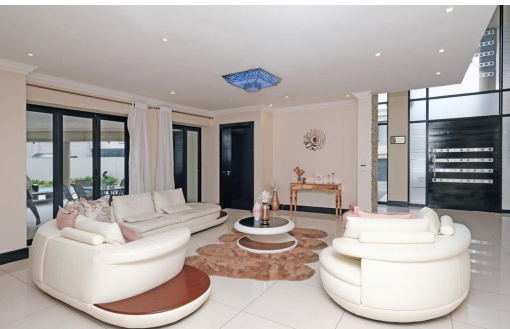

5

5.5

2

**R10,000,000**

Cluster For Sale in Houghton Estate

<b>FLOOR SIZE</b>	731m <sup>2</sup>	<b>GARAGES</b>	2
<b>LAND SIZE</b>	1,034m <sup>2</sup>	<b>PARKINGS</b>	-
<b>BEDROOMS</b>	5	<b>FLATLETS</b>	-
<b>BATHROOMS</b>	5.5	<b>DOMESTIC ACCOM.</b>	1
<b>KITCHENS</b>	1	<b>POOL</b>	Yes
<b>LOUNGES</b>	3		
<b>DINING ROOMS</b>	1		
<b>STUDIES</b>	-		