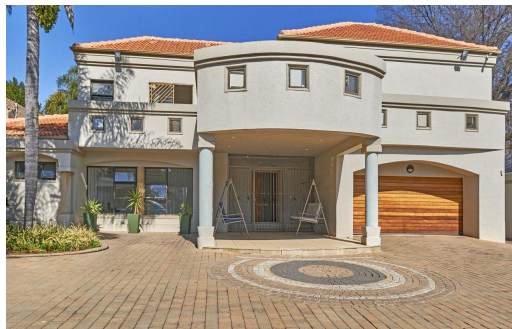

4

4.5

2

R6,500,000

House For Sale in Houghton Estate

FLOOR SIZE	-	GARAGES	2
LAND SIZE	1,575m ²	PARKINGS	-
BEDROOMS	4	FLATLETS	1
BATHROOMS	4.5	DOMESTIC ACCOM.	2
KITCHENS	1.5	POOL	Yes
LOUNGES	2	PETS ALLOWED	Yes
DINING ROOMS	1		
STUDIES	1		