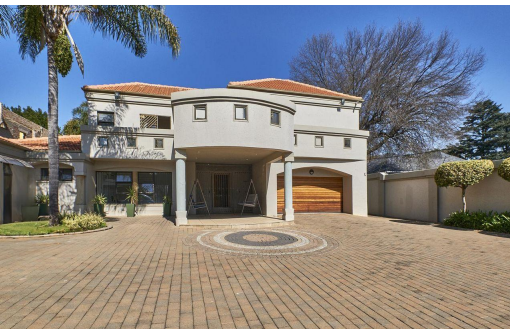

4

4.5

2

R6,500,000

House For Sale in Houghton Estate

FLOOR SIZE	-	GARAGES	2
LAND SIZE	1,575m ²	PARKINGS	-
BEDROOMS	4	FLATLETS	1
BATHROOMS	4.5	DOMESTIC ACCOM.	2
KITCHENS	1.5	POOL	Yes
LOUNGES	2	PETS ALLOWED	Yes
DINING ROOMS	1		
STUDIES	1		