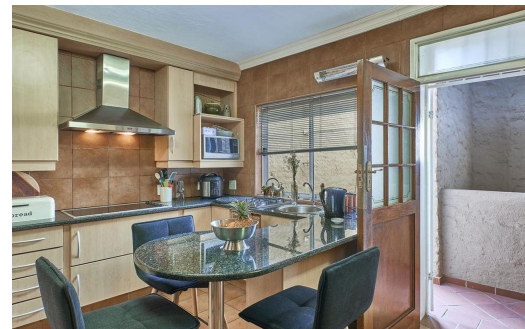

3

2.5

1

R2,650,000

Apartment For Sale in Victory Park

FLOOR SIZE	237m ²	GARAGES	1
LAND SIZE	-	PARKINGS	1
BEDROOMS	3	FLATLETS	-
BATHROOMS	2.5	DOMESTIC ACCOM.	1
KITCHENS	1	POOL	Yes
LOUNGES	1		
DINING ROOMS	1		
STUDIES	1		