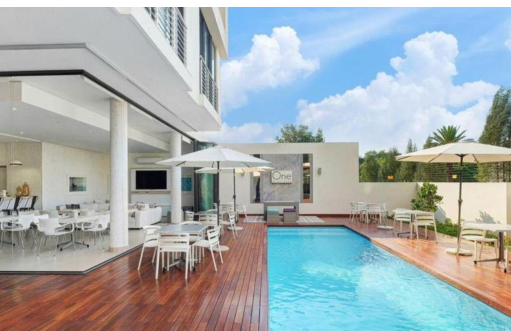

 2

 2

 -

R2,500,000

Apartment For Sale in Hyde Park

FLOOR SIZE	113m ²	GARAGES	-
LAND SIZE	-	PARKINGS	2
BEDROOMS	2	FLATLETS	-
BATHROOMS	2	DOMESTIC ACCOM.	-
KITCHENS	1	POOL	Yes
LOUNGES	1		
DINING ROOMS	1		
STUDIES	-		