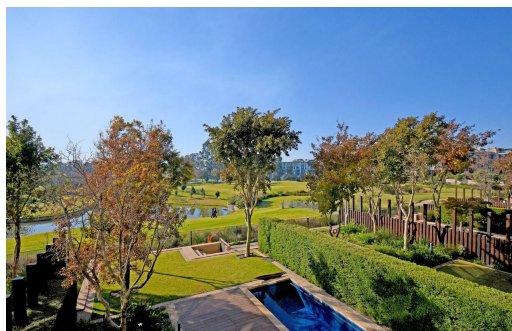

3  
 3  
 -

**R9,200,000**

Apartment For Sale in Houghton Estate

<b>FLOOR SIZE</b>	214m <sup>2</sup>	<b>GARAGES</b>	-
<b>LAND SIZE</b>	-	<b>PARKINGS</b>	2
<b>BEDROOMS</b>	3	<b>FLATLETS</b>	-
<b>BATHROOMS</b>	3	<b>DOMESTIC ACCOM.</b>	-
<b>KITCHENS</b>	1		
<b>LOUNGES</b>	1		
<b>DINING ROOMS</b>	1		
<b>STUDIES</b>	-		