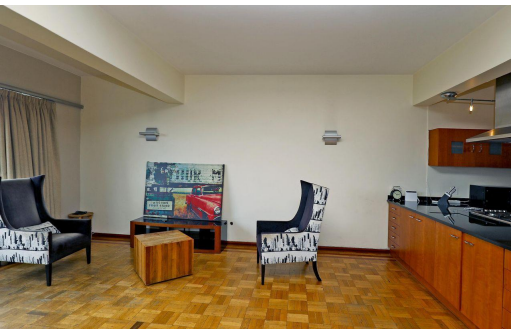

2

1

-

R1,699,000

Apartment For Sale in Killarney

FLOOR SIZE	146m ²	GARAGES	-
LAND SIZE	-	PARKINGS	1
BEDROOMS	2	FLATLETS	-
BATHROOMS	1	DOMESTIC ACCOM.	1
KITCHENS	1		
LOUNGES	1		
DINING ROOMS	1		
STUDIES	-		