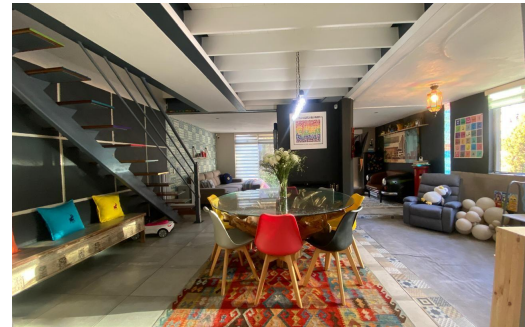

3

2.5

2

R2,700,000

Apartment For Sale in Houghton Estate

FLOOR SIZE	194m ²	GARAGES	2
LAND SIZE	-	PARKINGS	-
BEDROOMS	3	FLATLETS	-
BATHROOMS	2.5	DOMESTIC ACCOM.	-
KITCHENS	1		
LOUNGES	2		
DINING ROOMS	1		
STUDIES	1		