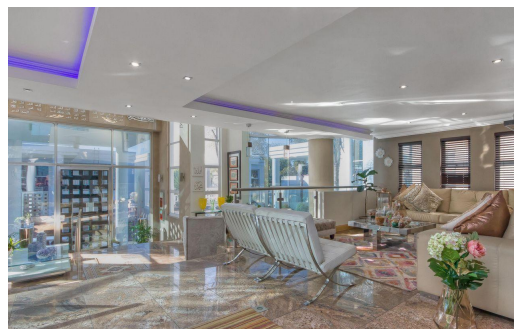

 4

 4.5

 2

R6,999,000

Cluster For Sale in Houghton Estate

FLOOR SIZE	-	GARAGES	2
LAND SIZE	498m ²	PARKINGS	-
BEDROOMS	4	FLATLETS	-
BATHROOMS	4.5	DOMESTIC ACCOM.	2
KITCHENS	1		
LOUNGES	2		
DINING ROOMS	1		
STUDIES	-		