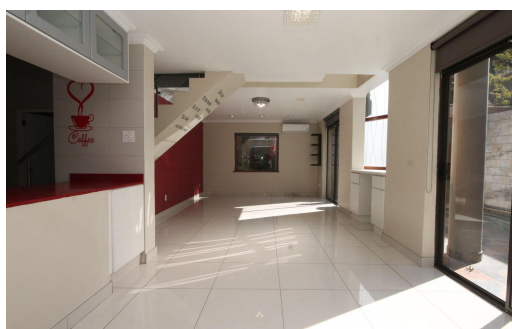

3

2.5

2

R3,500,000

Townhouse For Sale in Houghton Estate

FLOOR SIZE	153m ²	GARAGES	2
LAND SIZE	-	PARKINGS	-
BEDROOMS	3	FLATLETS	-
BATHROOMS	2.5	DOMESTIC ACCOM.	-
KITCHENS	1	POOL	Yes
LOUNGES	1		
DINING ROOMS	1		
STUDIES	1		