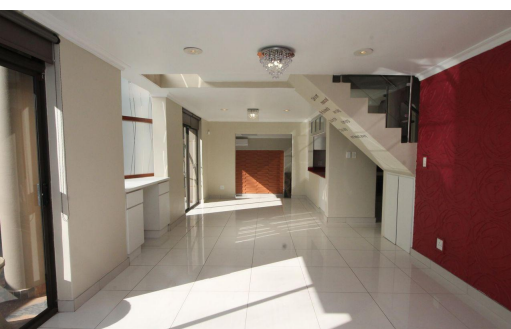

3

2.5

2

R3,500,000

Townhouse For Sale in Houghton Estate

FLOOR SIZE	153m ²	GARAGES	2
LAND SIZE	-	PARKINGS	-
BEDROOMS	3	FLATLETS	-
BATHROOMS	2.5	DOMESTIC ACCOM.	-
KITCHENS	1	POOL	Yes
LOUNGES	1		
DINING ROOMS	1		
STUDIES	1		